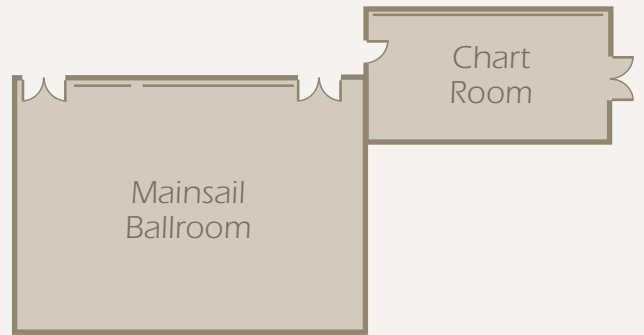

Floorplans

MEETING ROOM

Facilities

CONFERENCE ROOM	SQ FT	DIMENSIONS	CEILING HT	THEATER	CLASSROOM	BANQUETS	U-SHAPE
Mainsail Ballroom	1,938	38'x51'	10'	200	110	125	55
Spinnaker Room	900	30'x29'	10'	60	35	56	32
Chart Room	720	20'x36'	10'	45	20	40	23
Compass Boardroom	330	30'x16'	10'	-	16	16	-
Fire Deck		68'x49'	-	-	-	100	-
SkyDeck		61'x30'	-	-	-	60	-